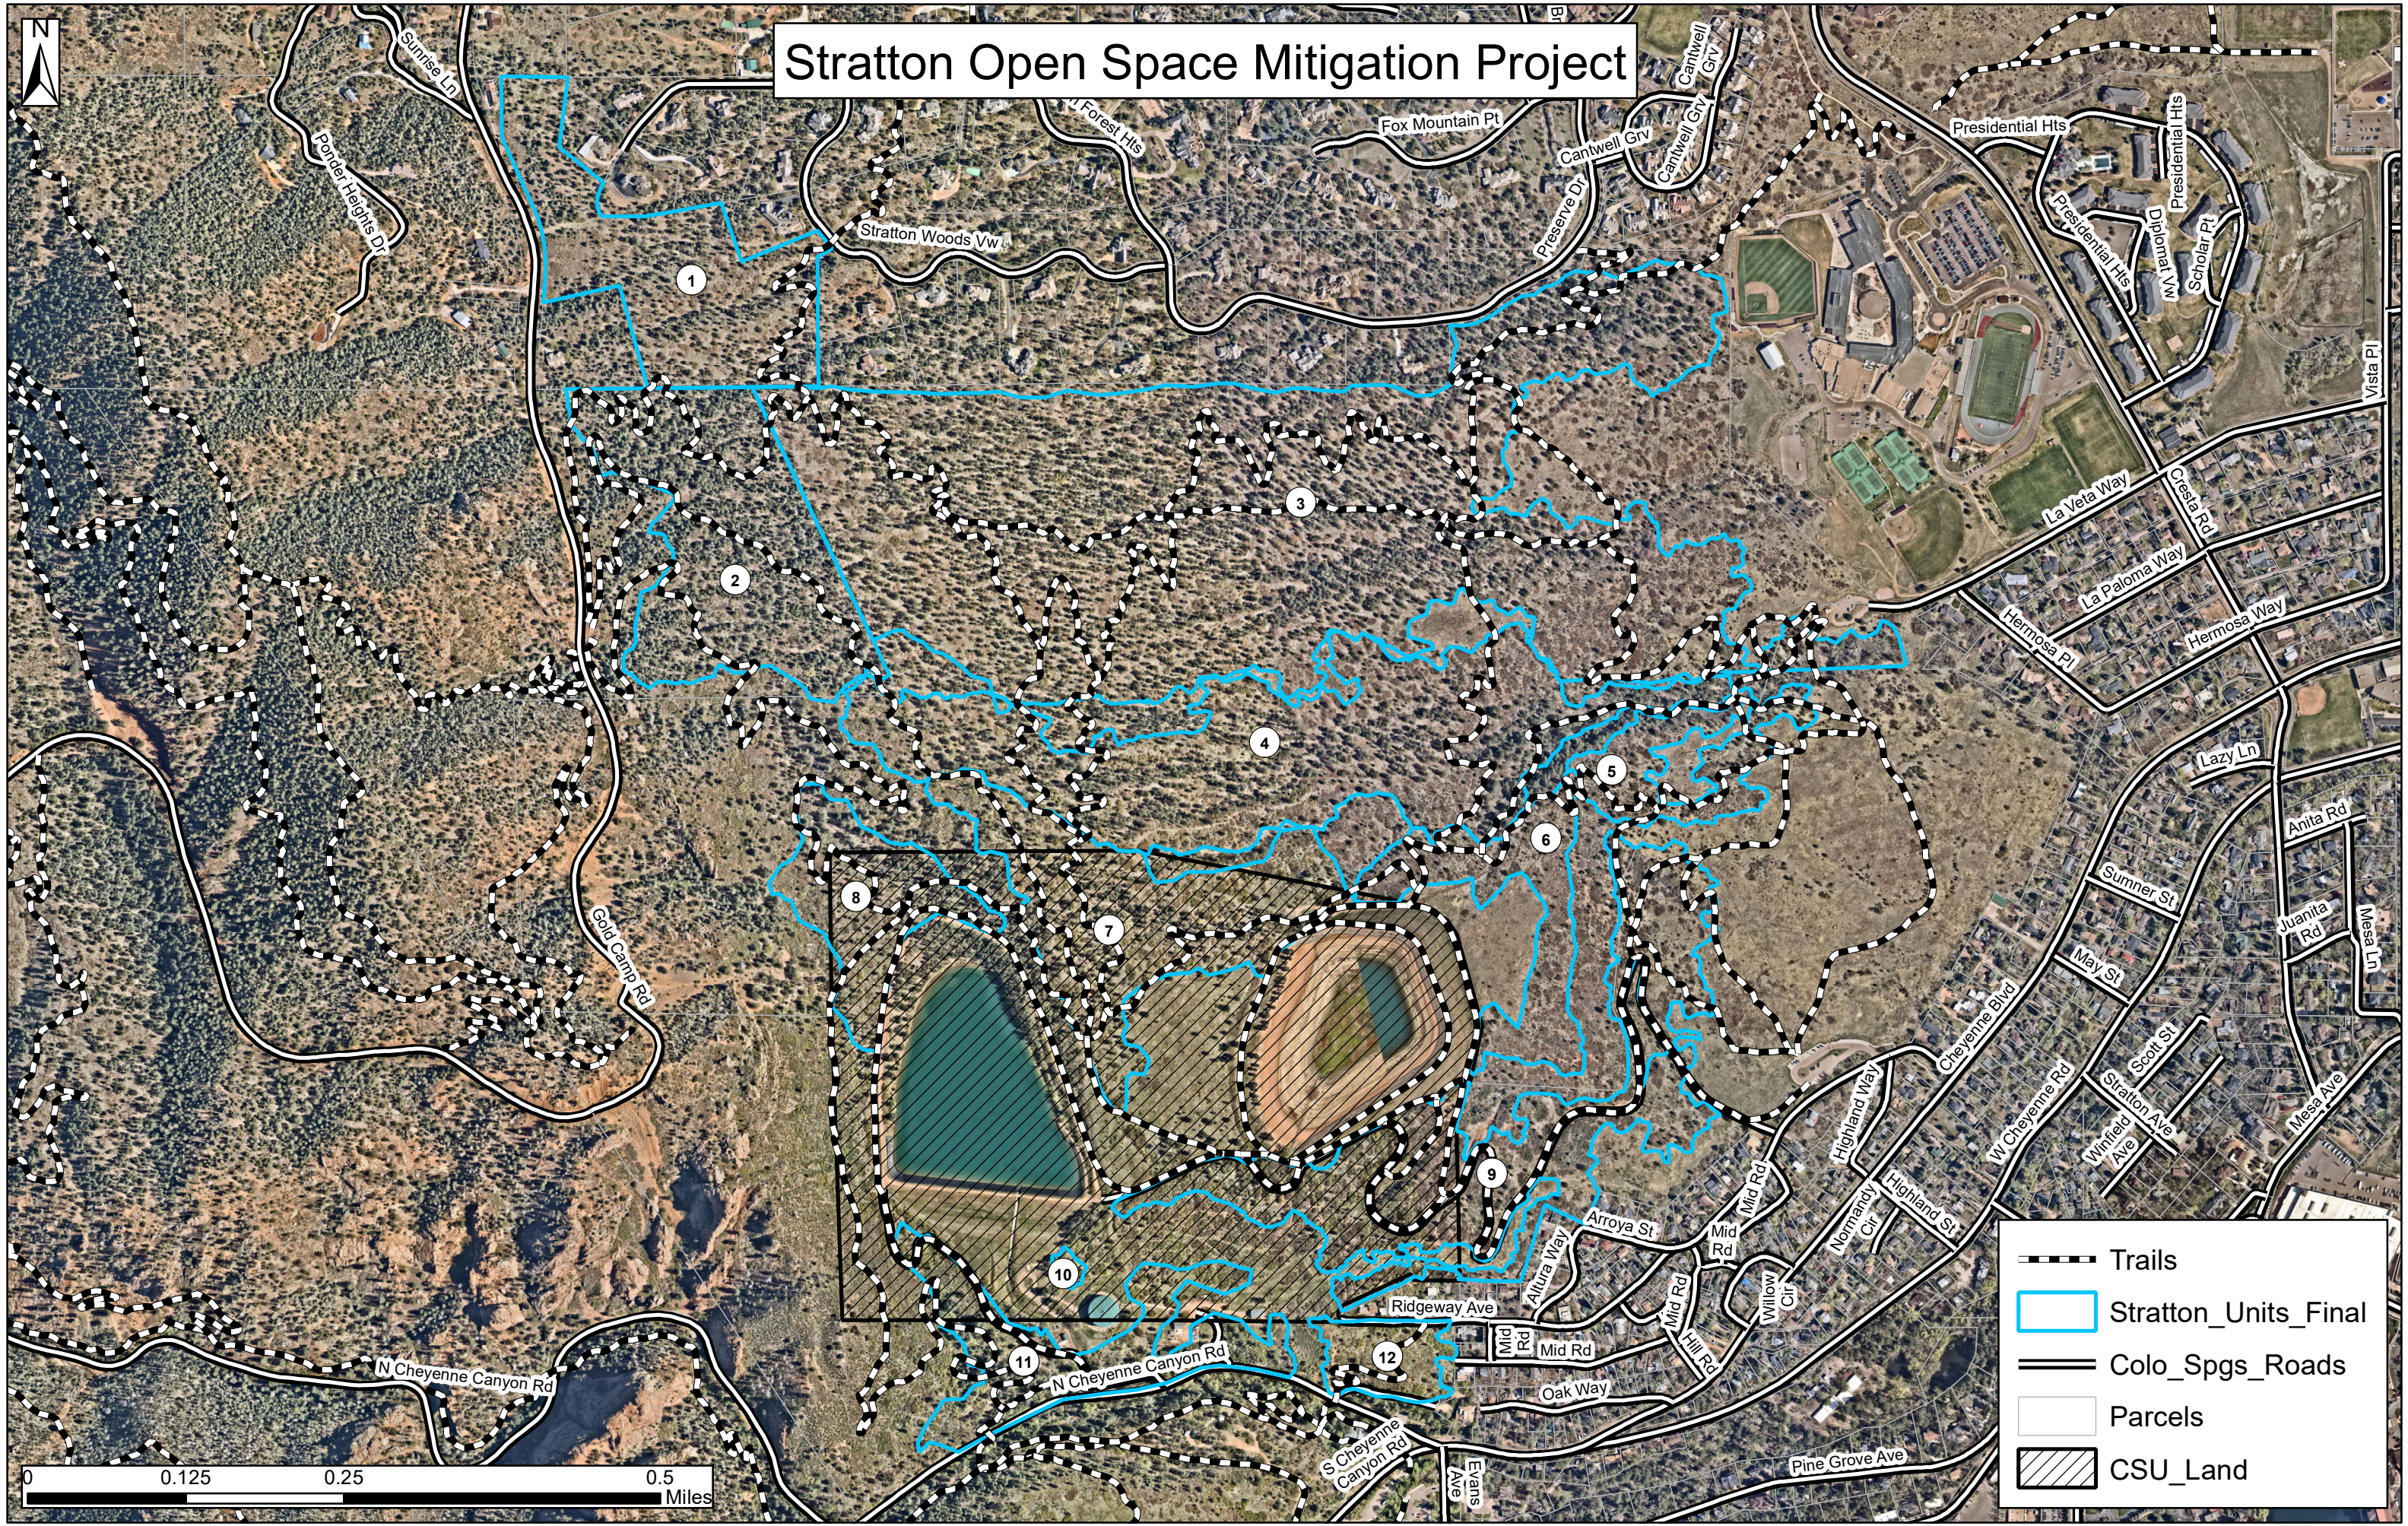

Stratton Open Space Mitigation Project

- Trails
- Stratton_Units_Final
- Colo_Spgs_Roads
- Parcels
- CSU_Land

0 0.125 0.25 0.5 Miles